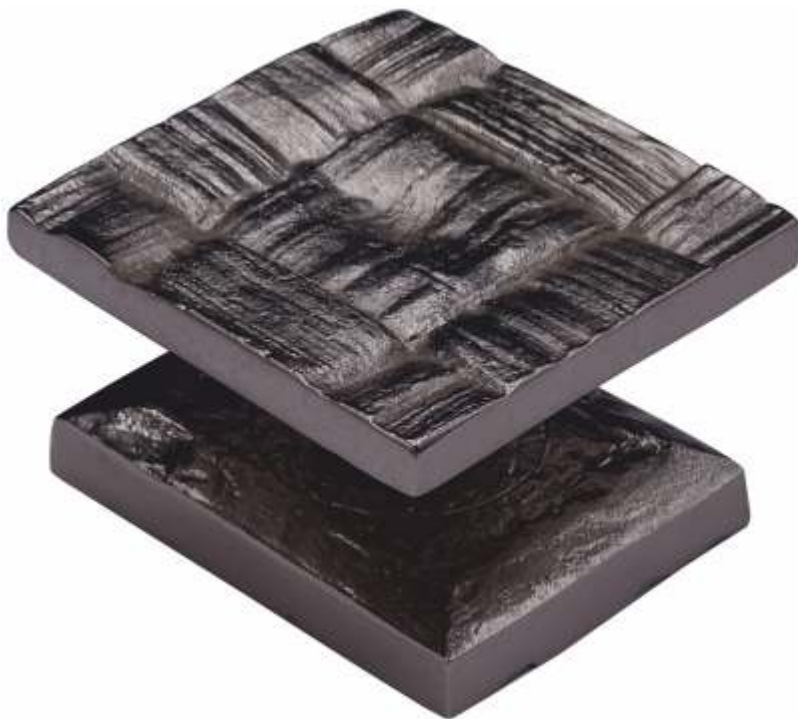

RAPHIA Doorhandles

Door knob RP15
on square rose K8

68x68mm