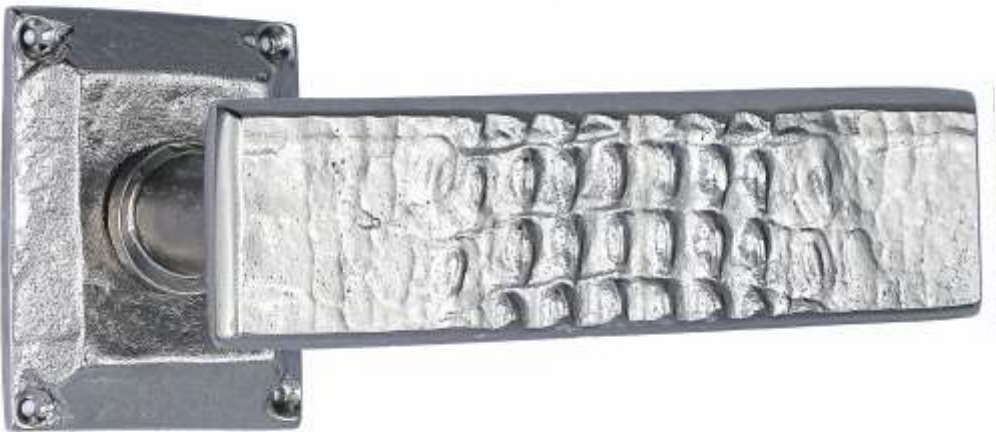

Diameter 34mm - height 30mm

Atelier Xavier Lepée
CROCODILE

Atelier Xavier Lebee

CROCODILE Doorhandles

Handle BC14
on square rose K8

BC14-K8

130x34x48mm

BC14-K13