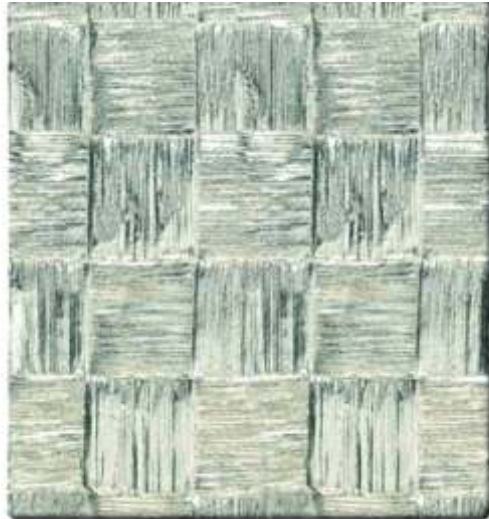

Atelier Xavier Lebee

RAPHIA cabinet/pull handle plates

Square cabinet handle RPSQM
Height 35mm

150x150mm